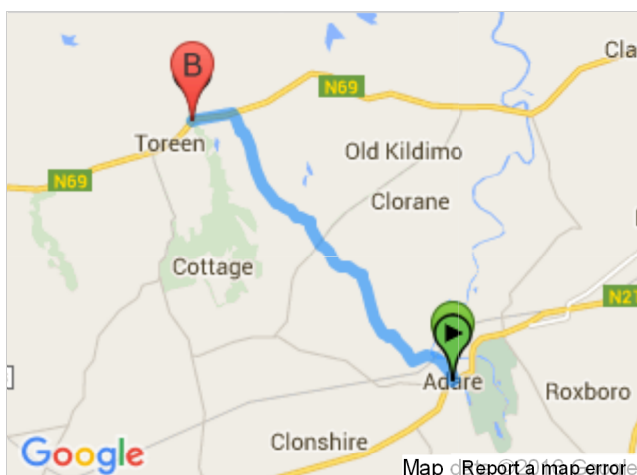

# Route Planner

**From** Adare, Co. Limerick, Ireland, **to** N69, Co. Limerick, Ireland,  
**Distance:** 9.97 Show Distances in Miles | **Time:** 0 hr 15 min

Directions	Distance
1. <b>Start:</b> Head <b>northeast</b> on <b>Main St/N21</b>	0
2. At the roundabout, take the <b>1st</b> exit onto <b>Station Rd/L1423</b> Continue to follow L1423	0.03
3. Turn <b>left</b>	3.79
4. Continue onto <b>Killarney Rd</b>	4.34
5. Turn <b>left</b> onto <b>N69</b>	9.01

#### About your route

This recommended route is designed as a guide to help you get to your destination safely and easily. If you find an error or omission, please let us know ([routeplannerquery@aaireland.ie](mailto:routeplannerquery@aaireland.ie)) so we can correct it for future users.