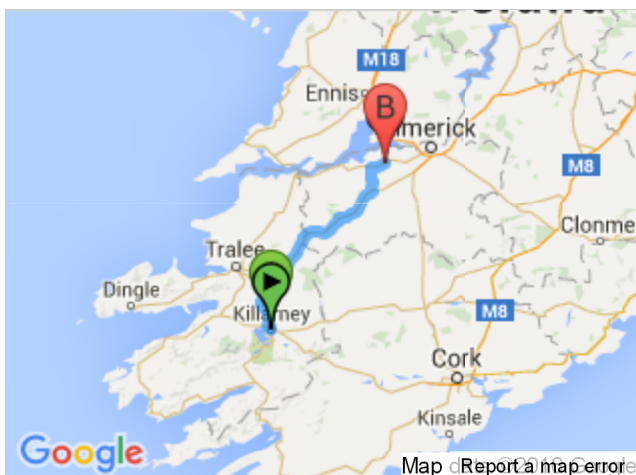

AA

Route Planner

From Killarney, Co. Kerry, Ireland, **to** N69, Co. Limerick, Ireland,
Distance: 94.96 Show Distances in Miles | **Time:** 1 hr 20 min

Directions	Distance
1. Start: Head west on College St/N71	0
2. Turn right onto Lewis Rd/N71	0.1
3. At the roundabout, take the 2nd exit onto Upper Lewis Rd	0.55
4. Turn left onto N22	1.24
5. At Cleeney Roundabout , take the 4th exit and stay on N22	1.91
6. Turn right onto N23	15.71
7. At the roundabout, take the 1st exit and stay on N23	23.63
8. At the roundabout, take the 2nd exit onto N21	25.23
9. At the roundabout, take the 1st exit and stay on N21	28.57
10. Take the R518 exit toward Rathkeale/Askeaton	79.98
11. Turn left onto R518	80.14
12. Turn right toward N69	89.14
13. Turn right onto N69	89.47

About your route

This recommended route is designed as a guide to help you get to your destination safely and easily. If you find an error or omission, please let us know (routeplannerquery@aaireland.ie) so we can correct it for future users.