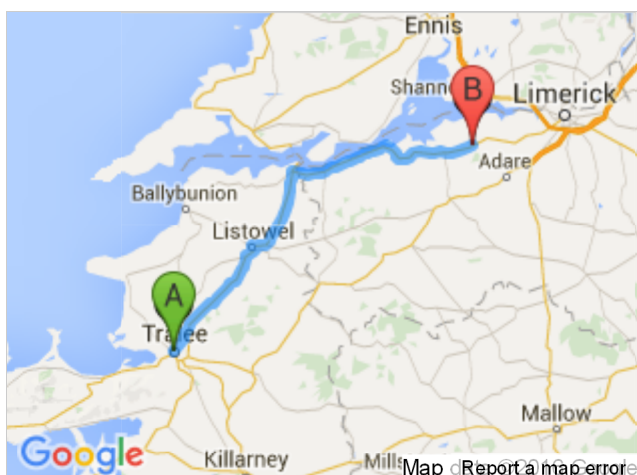

Route Planner

From Tralee, Co. Kerry, Ireland, **to** N69, Co. Limerick, Ireland,
Distance: 81.71 Show Distances in Miles | **Time:** 1 hr 13 min

Directions	Distance
1. Start: Head northeast on Riverside Dr/R878 toward Brewery Rd Continue to follow R878	0
2. At the roundabout, take the 2nd exit onto N69	5.01
3. Turn left onto William St/N69	26.1
4. Turn right onto Charles St/N69	26.32
5. Turn right onto Courthouse Rd/N69	26.54
6. Turn left onto Upper Church St/N69 Continue to follow N69	26.64
7. Turn right onto Church St/N69 Continue to follow N69	43.98

About your route

This recommended route is designed as a guide to help you get to your destination safely and easily. If you find an error or omission, please let us know (routeplannerquery@aaireland.ie) so we can correct it for future users.